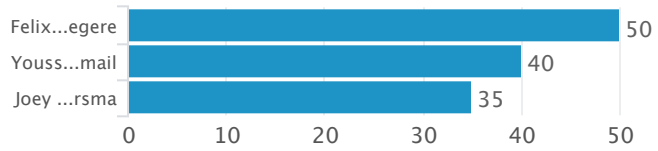

NB Athletes Points to Date

Edit Export ...

Year

2017

Hide Filters

Points - Kata Male Novice

Points - Kata Female Novice

Points - Kata Male Youth

Points - Kata Female Youth

Points - Kata Male Cadet

Points - Kata Female Cadet

No results found.

Points - Kata Male Junior

No results found.

Points - Kata Female Junior

Points - Kata Male Senior