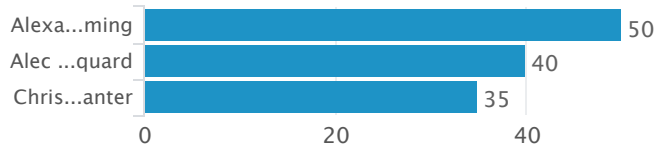

NB Athletes Points to Date

Edit Export ...

Year

2017

Hide Filters

Points - Kata Male Novice

Points - Kata Female Novice

Points - Kata Male Youth

Points - Kata Female Youth

Points - Kata Male Cadet

Points - Kata Female Cadet

No results found.

Points - Kata Male Junior

No results found.

Points - Kata Female Junior

Points - Kata Male Senior