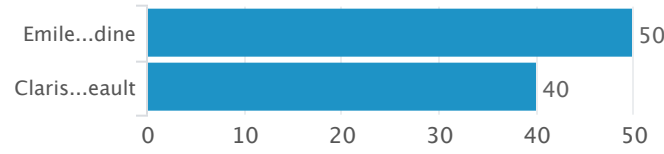

NB Athletes Points to Date

Edit Export ...

Year

2017

Hide Filters

Points - Kata Male Novice

Points - Kata Female Novice

Points - Kata Male Youth