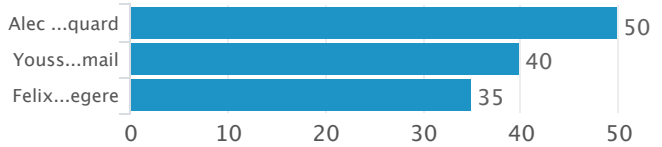

Points - Kata Female Senior

Points - Male Kumite Novice

Points - Female Kumite Novice

Points - Male Kumite Youth

Points - Female Kumite Youth

Points - Male Kumite Cadet

Points - Female Kumite Cadet

No results found.

Points - Male Kumite Junior

No results found.

Points - Female Kumite Junior

Points - Male Kumite Senior

No results found.

Points - Female Kumite Senior

No results found.

About Support (<http://www.splunk.com/r/support>)
[/help?location=app.search.nb_athletes_points_to_date](http://www.splunk.com/r/support/help?location=app.search.nb_athletes_points_to_date)